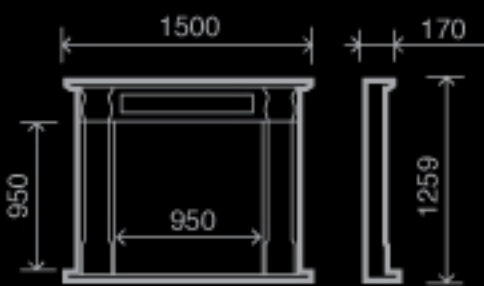

Blackpool К-012

Дерево Орех, гранит Absolut Black

Walnut, granite Absolut Black