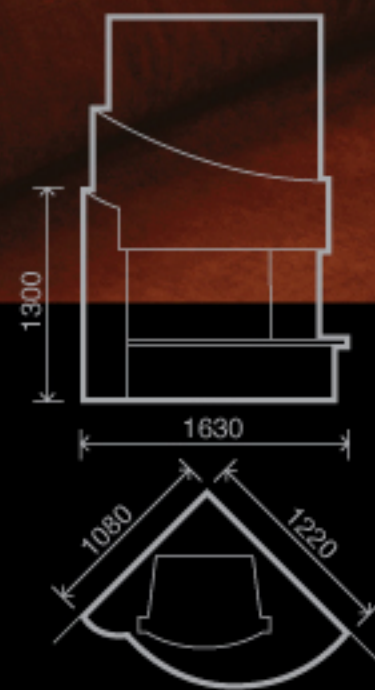

Monreal Mt-037

Песчаник Luberon, гранит Absolut Black

Luberon stone, granite Absolut Black