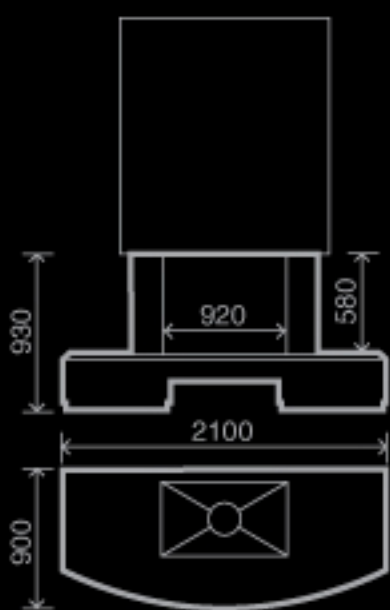

Atlanta Mt-043

Песчаник Luberon, гранит Nero Impala
Luberon stone, granite Nero Impala