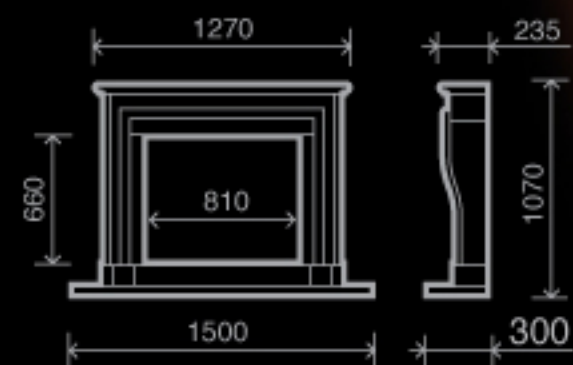

Lucerne M-042

Песчаник Dordogne

Dordogne stone