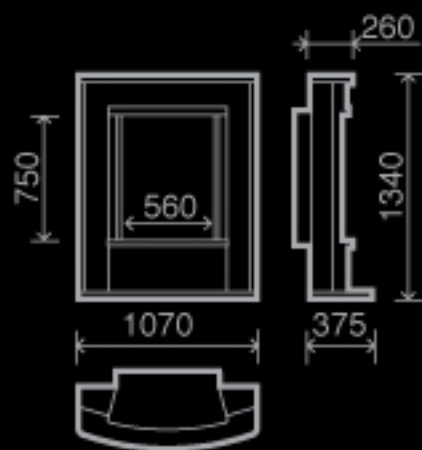

Kare M-035

Мрамор Crema Marfil и мрамор Emperador
Marble Crema Marfil and marble Emperador