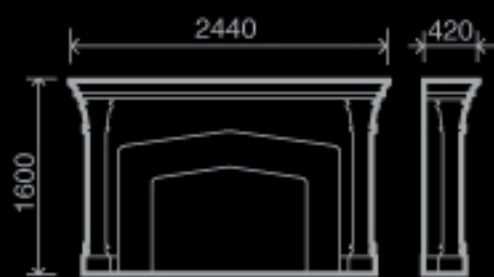

Premier K-048

Дерево Jatoba, мрамор Crema marfil
Jatoba wood, marble Crema marfil