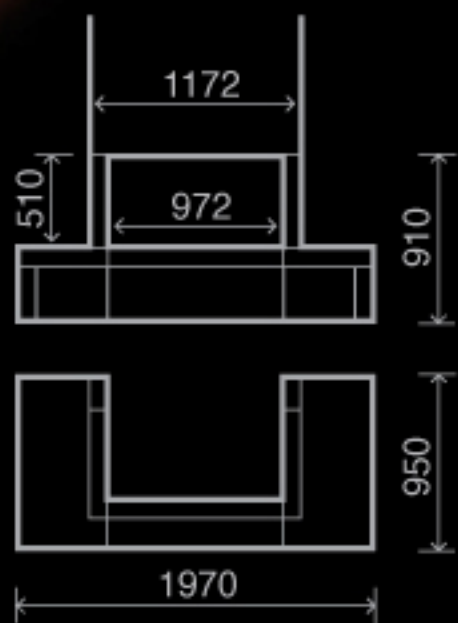

Verona MT-047

Мрамор Travertino Classico, дерево Дуб

Marble Travertino Classico, oak