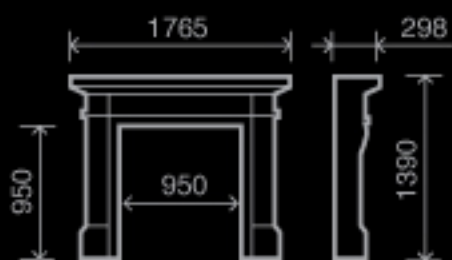

Firebird К-032

Дерево Iroko, гранит Absolut Black

Iroko wood, granite Absolut Black