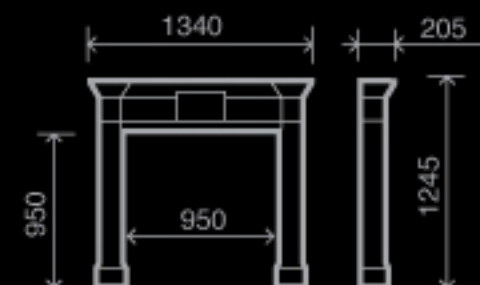

Крашеное дерево, гранит Absolut Black

Painted wood, granite Absolut Black

Nottingham К-049

Крашеное дерево, мрамор Хабана

Art painted wood, marble Habana

A close-up photograph of a modern fireplace. The fireplace has a white, metallic-looking frame with several screws visible on the left side. The fire is burning brightly inside, with large logs and a bright orange and yellow flame. The background is dark, making the fire and the white frame stand out.