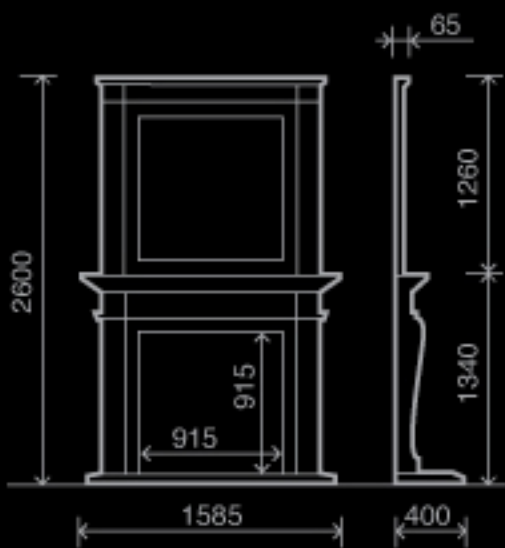

Aston K-031

Дерево Махагони, мрамор Onix Crema
Mahogany wood, marble Onix Crema