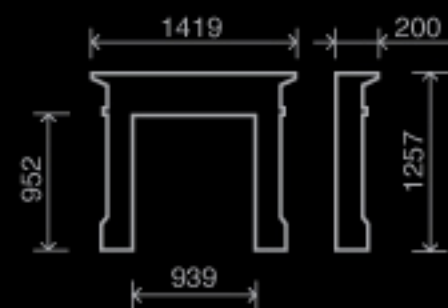

Par К-002

Дуб, мрамор Daino Reale или Crema Marfil

Oak wood mantel, marble Daino Reale or Crema Marfil