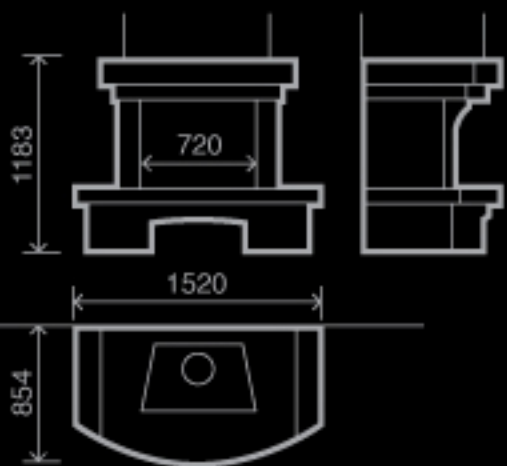

Brussels R-022

Светлый состаренный кирпич, ракушечник Du Gard, деревянная полка

Light antique bricks, Du Gard stone, wood beam