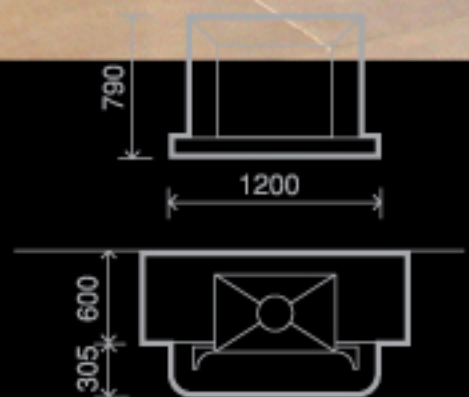

Tartu Mt-028

Ракушечник Du Gard, гранит Baltic Brown
Du Gard stone, granite Baltic Brown