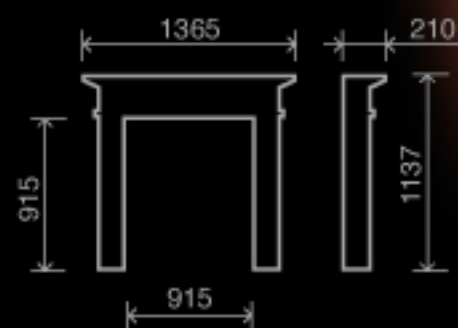

Auce Marble M-034

Мрамор Crema Marfil, гранит Absolut Black

Marble Crema Marfil, granite Absolut Black