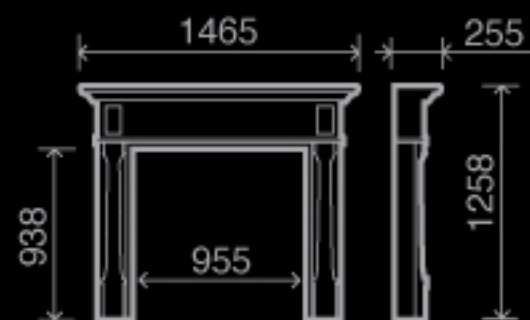

Newcastle К-016

Черная ольха, керамическая плитка

Black Alder, ceramic tiles