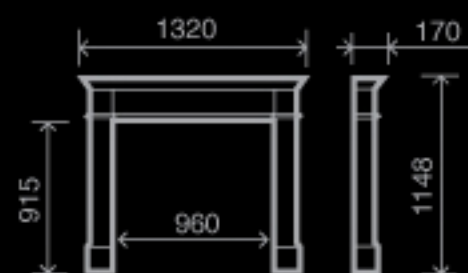

Bristol К-013

Черная ольха, керамическая плитка

Black Alder, ceramic tiles