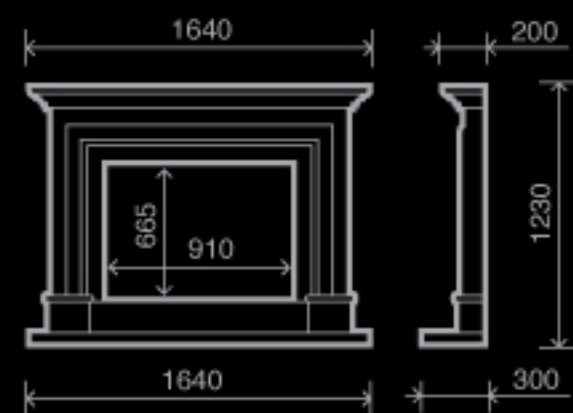

Locarno M-046

Песчаник Luberon

Luberon stone