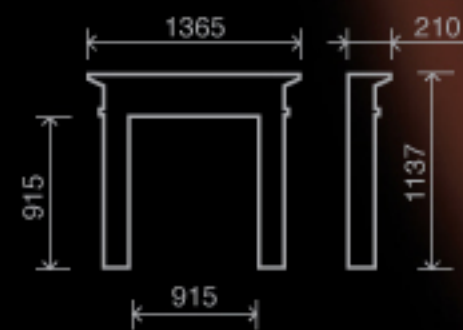

Auce K-001

Дуб, мрамор Crema Marfil

Oak wood mantel, marble Crema Marfil