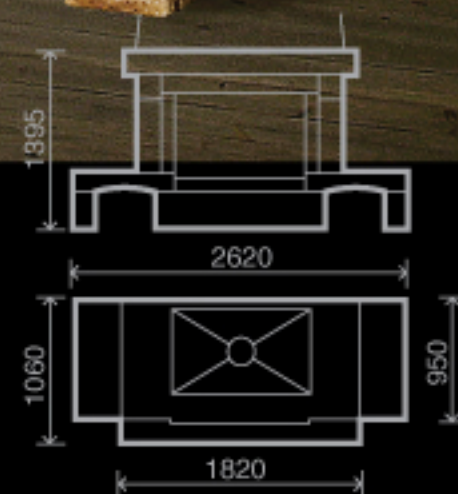

Florida R-015

Ракушечник Du Gard, красный кирпич, деревянная полка

Du Gard stone, red bricks, wood beam