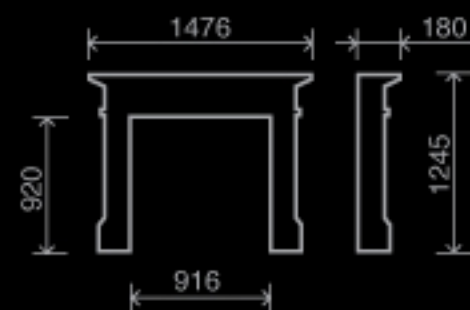

Cosby К-004

Дуб, мрамор Daino Reale или Crema Marfil

Oak wood, marble Daino Reale or Crema Marfil