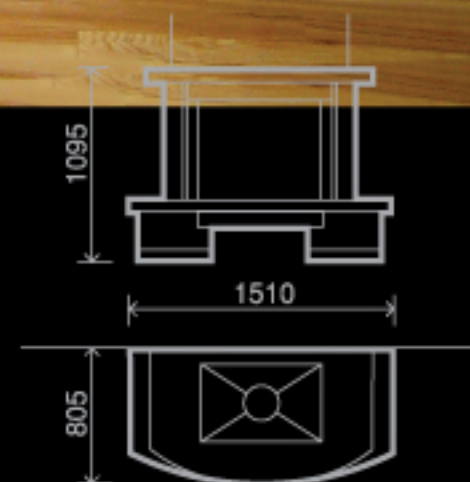

Lille Mt-004

Песчаник Dordogne и мрамор Emperador
Dordogne stone and marble Emperador