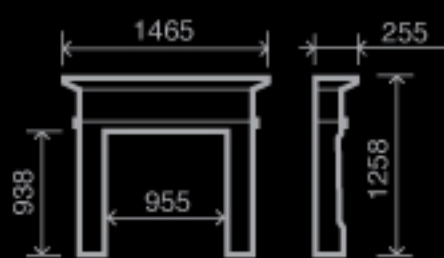

Cambridge K-009

Черная ольха, гранит Absolut Black
Black Alder wood, granite Absolut Black